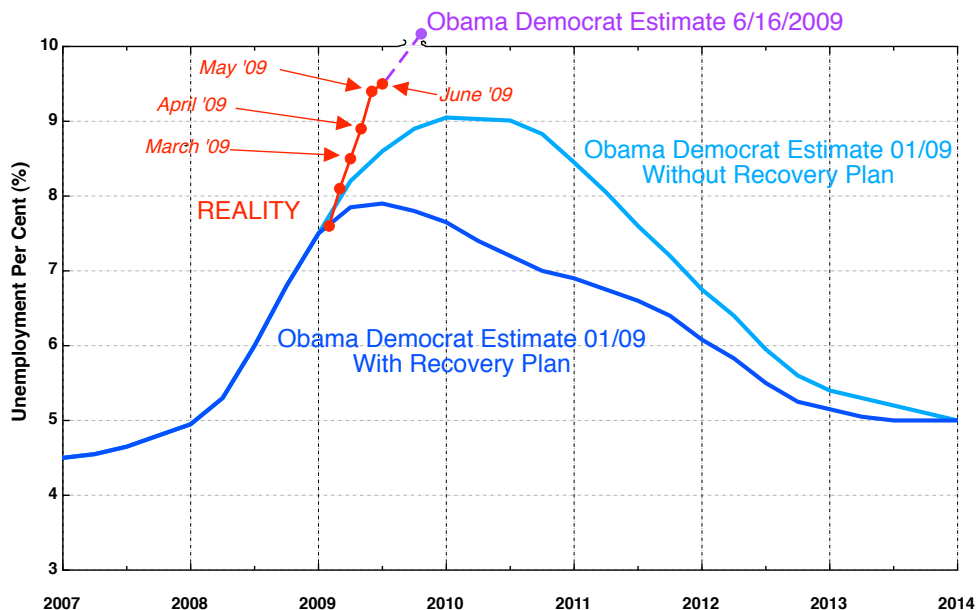

Unemployment "Changes" — WORSE Under Democrats

Prepared and paid for by...