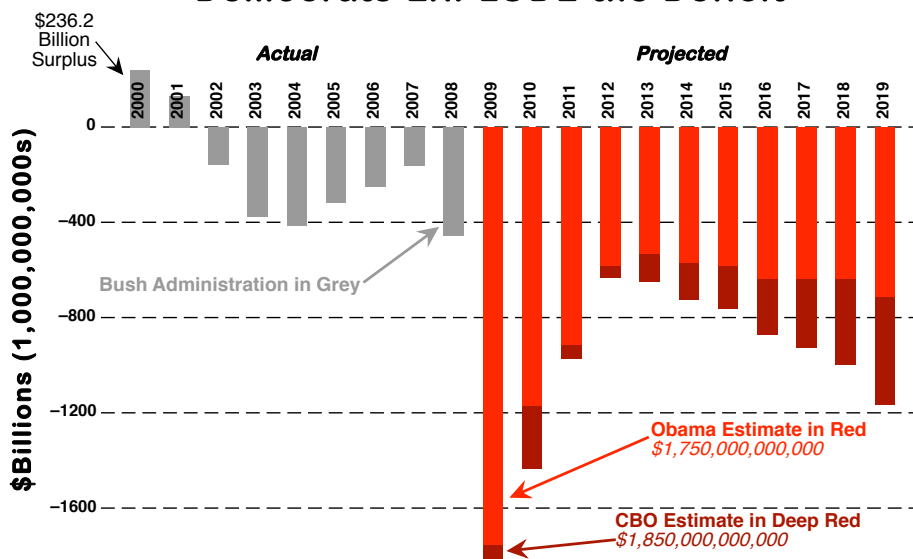

Democrats EXPLODE the Deficit

SOURCES
- Washington Post Graphic
- <http://www.washingtonpost.com/wp-dyn/content/graphic/2009/03/21/GR2009032100104.html>
- White House Data: <http://www.whitehouse.gov/omb/assets/ty2010_new_era_a_new_era_of_responsibility2.pdf>
- Congressional Budget Office