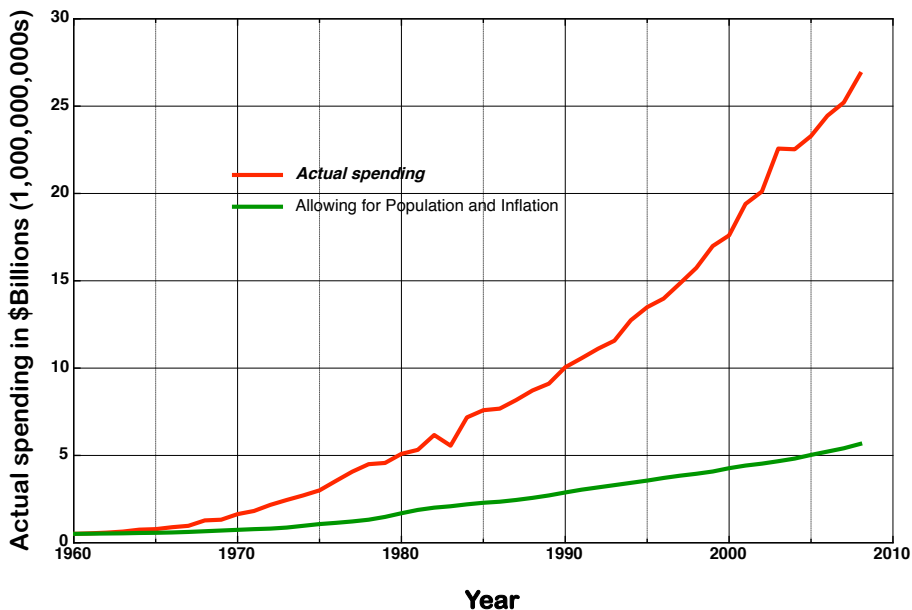

Minnesota Government Spending 1960-2008